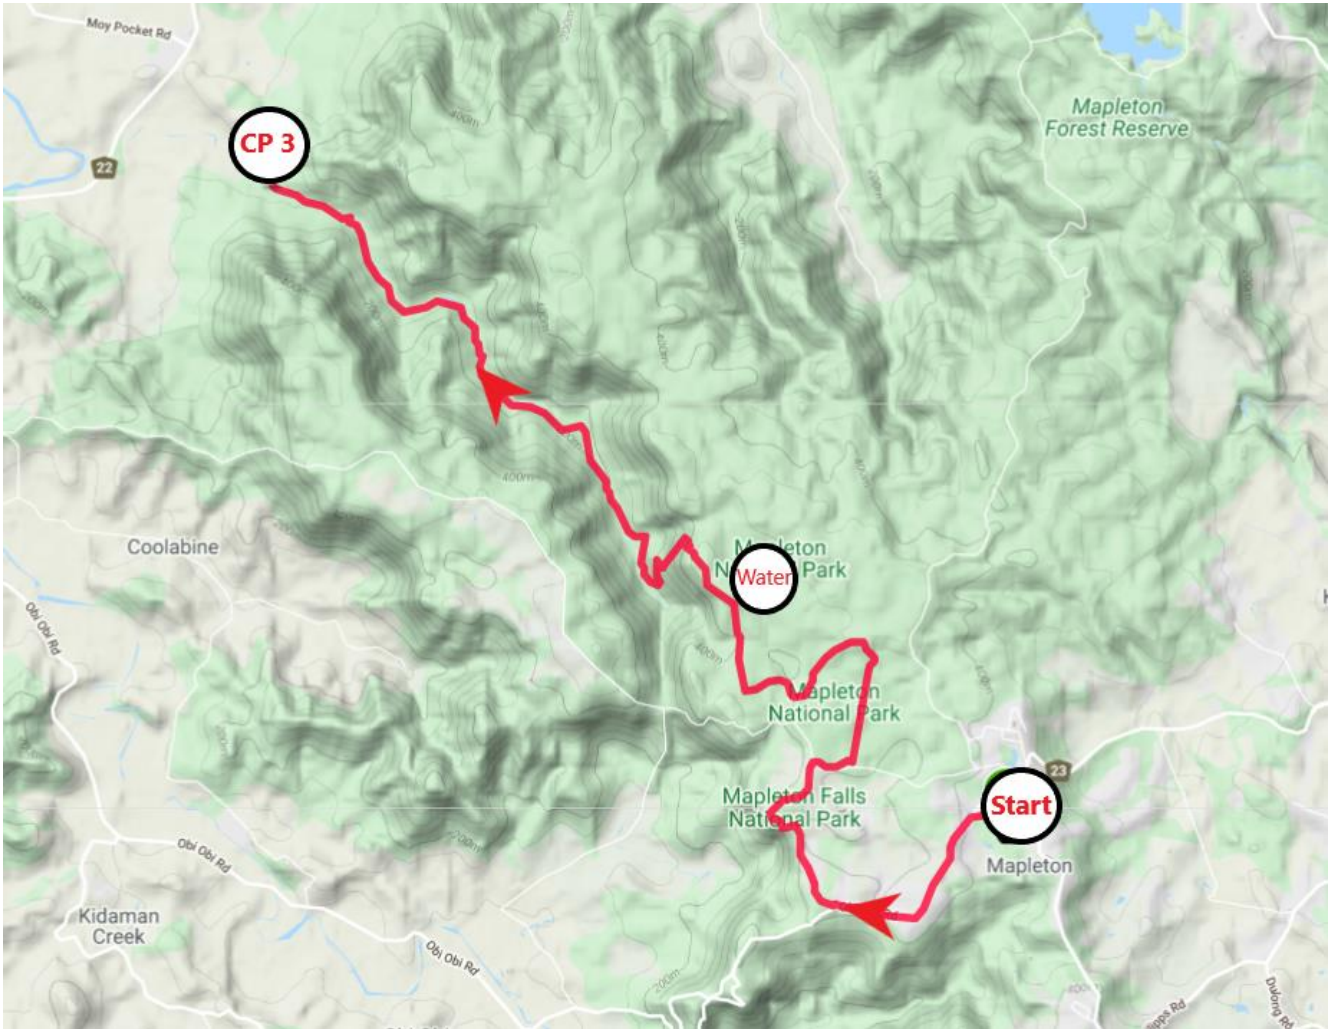

# BLACKALL100

## 50km Course Leg 1

### QCCC – CP3

Distance – 19.30km  
Elevation Gain – 444m  
Elevation Loss – 723m  
Surface – Single Track / Fire Trail

● Elevation