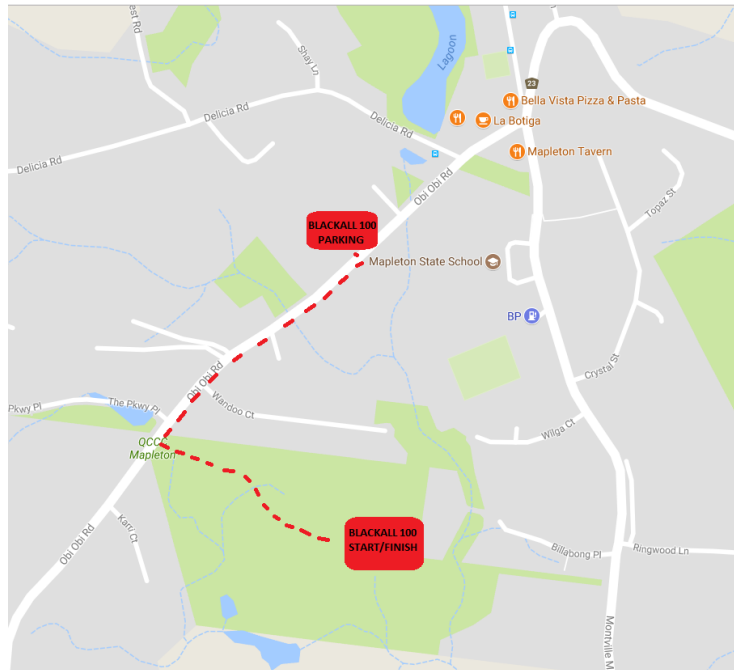

Parking

Parking for the Blackall100 is at the Mapleton Community Hall 31 Obi Obi Rd. The community hall is 350m along Obi Obi Rd, on the right hand side. From here it is a 400m (approx.) walk to the entrance of QCCC, 70 Obi Obi Rd. Please follow instructions of the parking attendants.

Please respect the local residents and do not park across driveways.