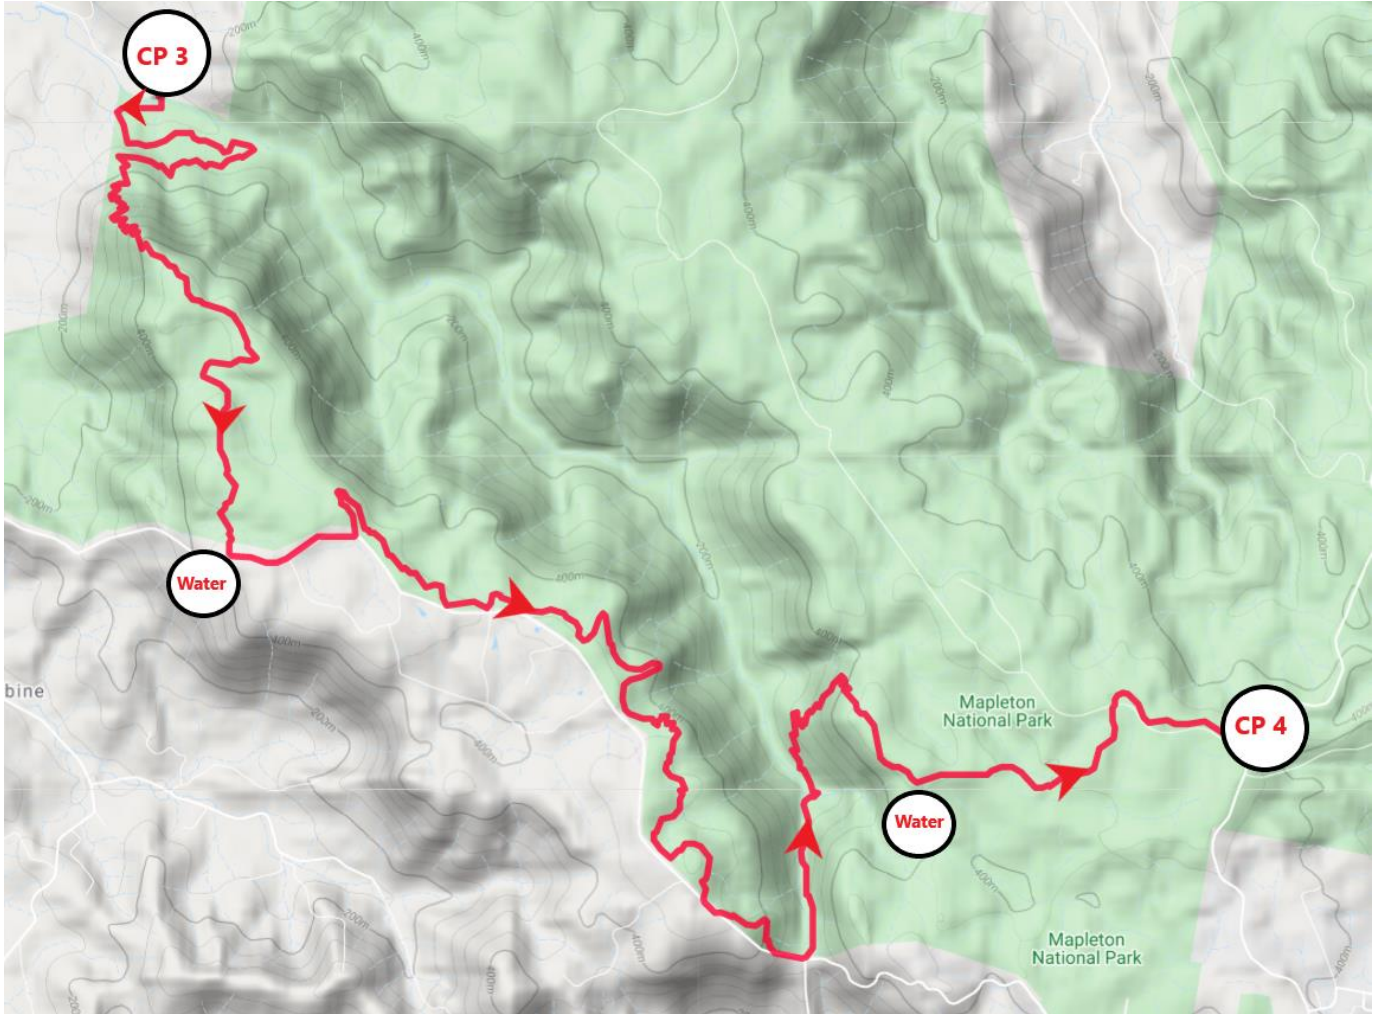

# BLACKALL100

## 100km Course Leg 5

### CP3 – CP4

Distance – 22.3km  
Elevation Gain – 937m  
Elevation Loss – 594m  
Surface – Single Track / Fire Trail

● Elevation