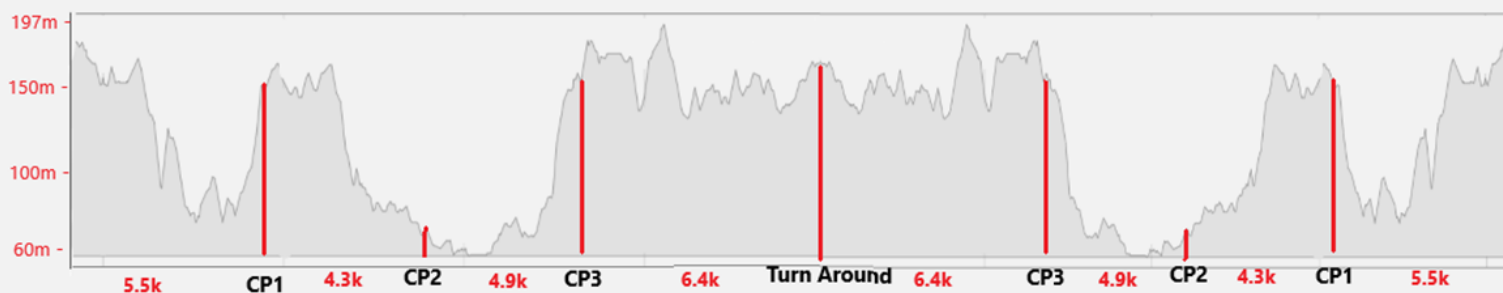

**BEERWAH@NIGHT**

**MARATHON**

**1st Lap**

 Run Direction

 Checkpoint

**Knobby**

**BEERWAH@NIGHT**

**MARATHON**

**2nd Lap**

Run Direction

Checkpoint

**Knobby**

**BEERWAH@NIGHT**

**Marathon**